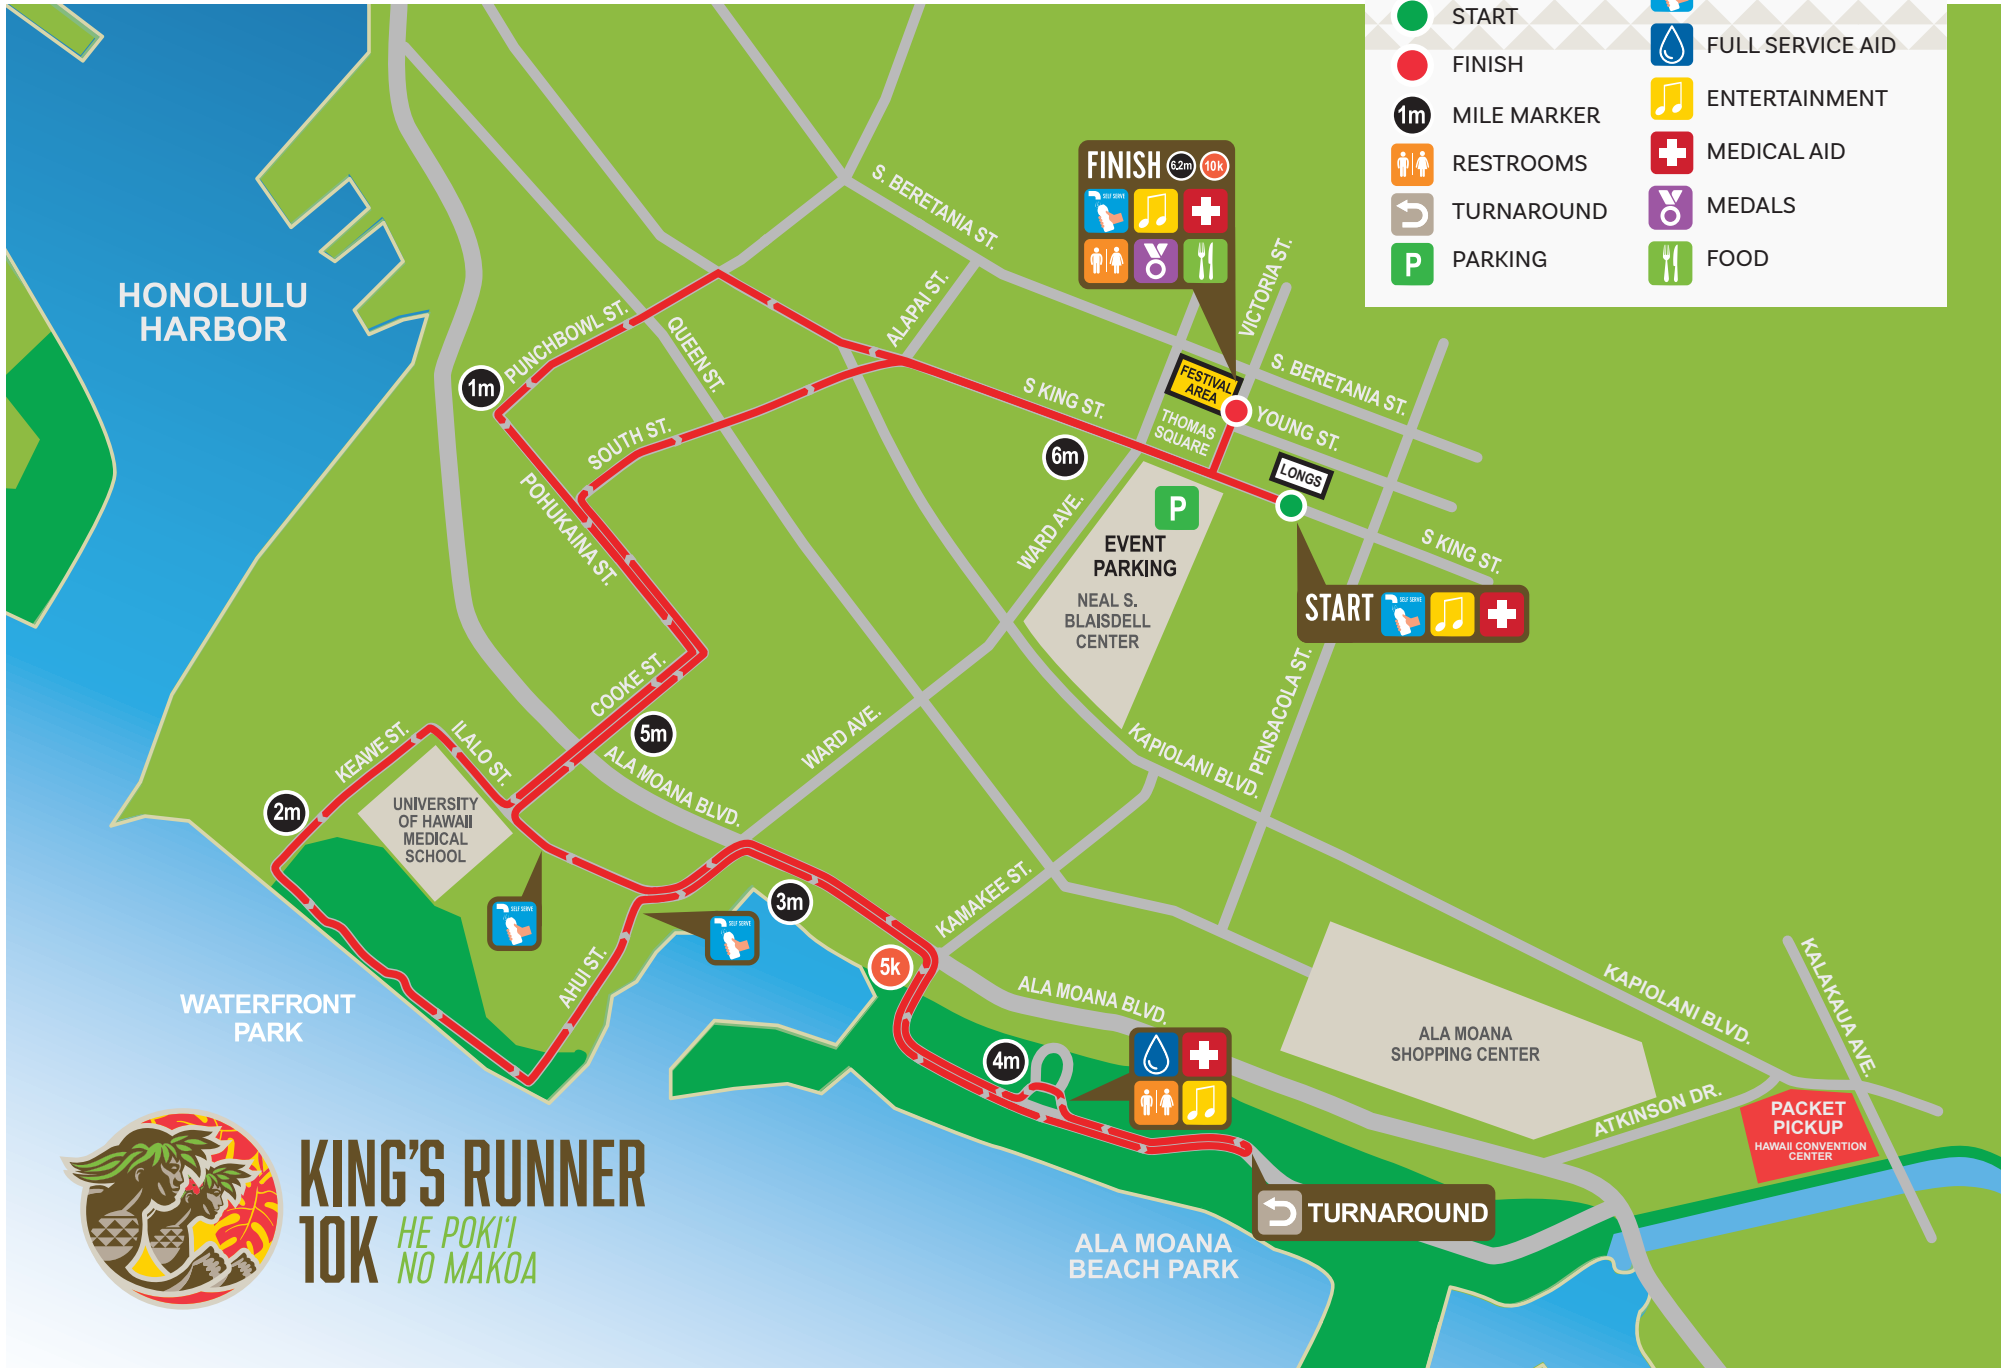

**COURSE MAP**

	COURSE		SELF SERVE AID
	START		FULL SERVICE AID
	FINISH		ENTERTAINMENT
	MILE MARKER		MEDICAL AID
	RESTROOMS		MEDALS
	TURNAROUND		FOOD
	PARKING		

**KING'S RUNNER  
TOK**  
HE POKI'I  
NO MAKOA